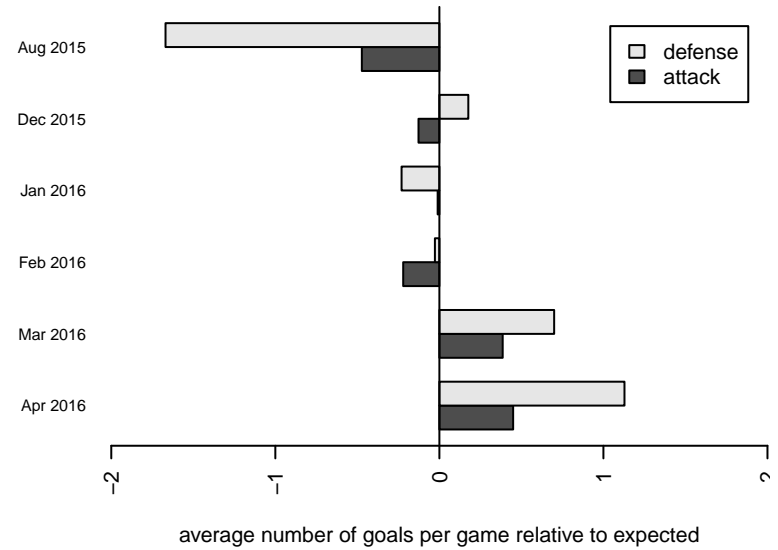

Performance relative to 13 month average