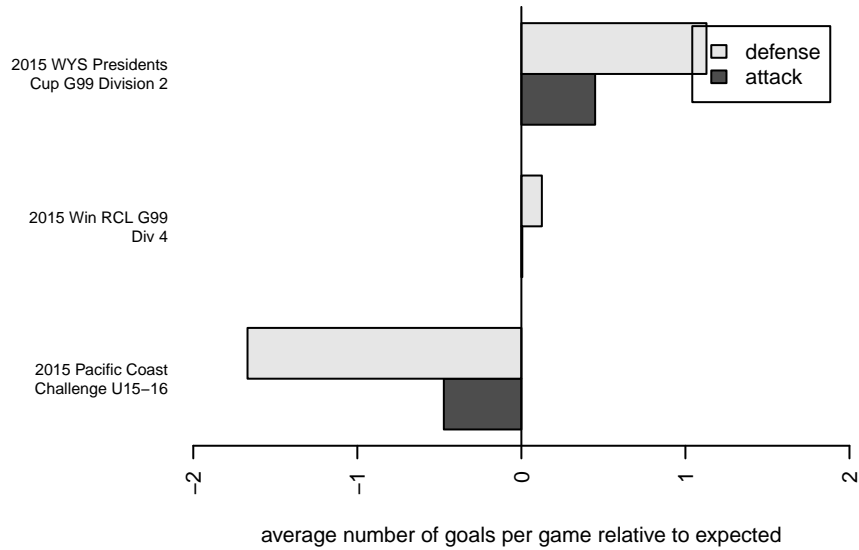

Venues played:
 2015 Pacific Coast Challenge U15-16
 2015 Win RCL G99 Div 4
 2015 WYS Presidents Cup G99 Division 2

FC Alliance B G99
 Dots are actual minus expected GF (blue circles) and GA (red triangles).
 Blue line is smoothed change in attack strength. Red is smoothed change in defense strength.

**attack and defense variance (black dot)
relative to other teams
and top 10 in region**

**attack and defense rating
relative to others at age
and all opponents in last 13 months**

Performance relative to 13 month average