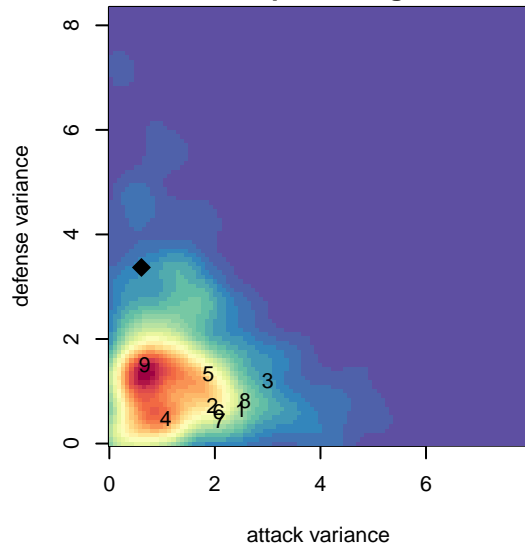

FC Alliance B G99

FC Alliance
 Woodinville, WA
 G99 total strength=1101
 attack=3.82 defense=2.1
 fall league = Win RCL G99 Div 4

alt names used:
 91 FC Alliance GU16B
 FC Alliance G99 B
 FC Alliance G99 B
 FC Alliance G99 B

Venues played:
 2015 Pacific Coast Challenge U15-16
 2015 Win RCL G99 Div 4
 2015 WYS Presidents Cup G99 Division 2

FC Alliance B G99
 Dots are actual minus expected GF (blue circles) and GA (red triangles).
 Blue line is smoothed change in attack strength. Red is smoothed change in defense strength.

**attack and defense variance (black dot)
relative to other teams
and top 10 in region**

**attack and defense rating
relative to others at age
and all opponents in last 13 months**

Performance relative to 13 month average