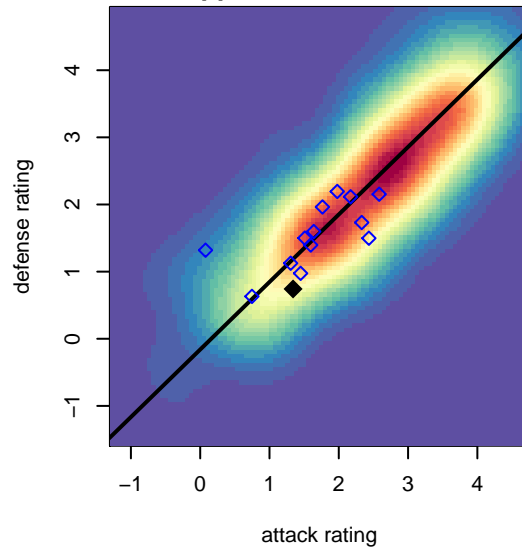

Venues played:
 2015 Pacific Coast Challenge U15-16
 2015 Win RCL G99 Div 4
 2015 WYS Presidents Cup G99 Division 2

FC Alliance B G99
 Dots are actual minus expected GF (blue circles) and GA (red triangles).
 Blue line is smoothed change in attack strength. Red is smoothed change in defense strength.

**attack and defense variance (black dot)
relative to other teams
and top 10 in region**

**attack and defense rating
relative to others at age
and all opponents in last 13 months**

Performance relative to 13 month average