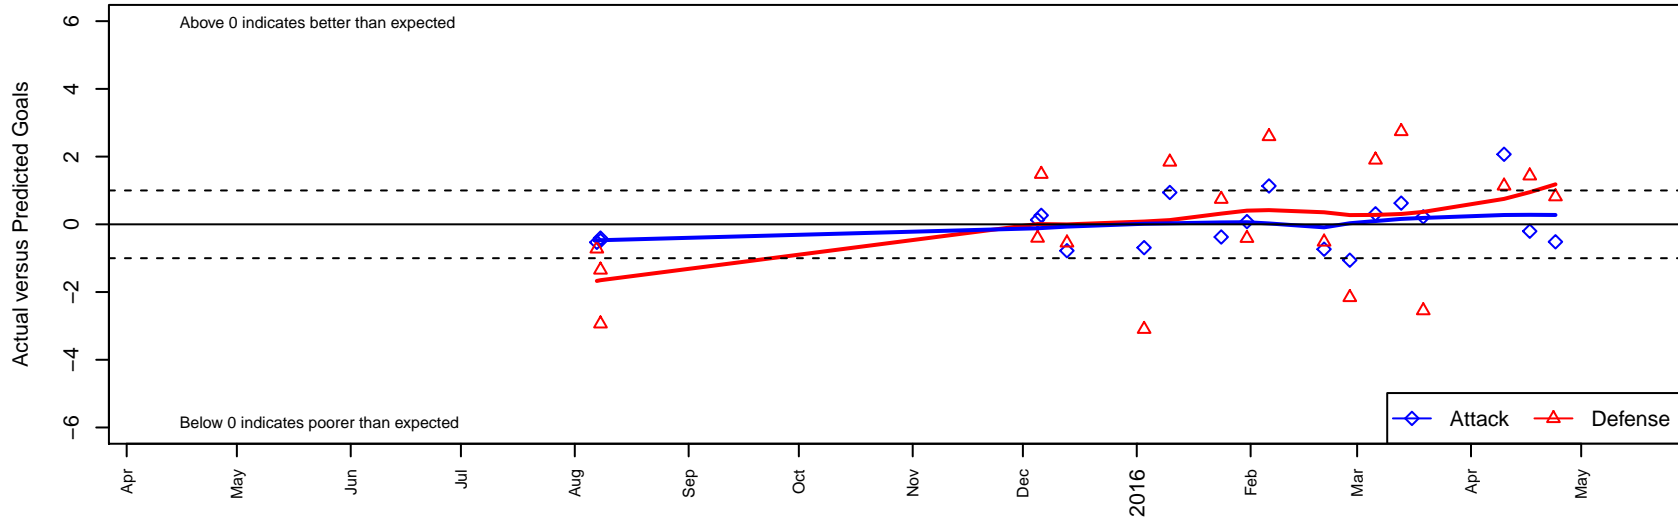

FC Alliance B G99

FC Alliance
 Woodinville, WA
 G99 total strength=1101
 attack=3.82 defense=2.1
 fall league = Win RCL G99 Div 4

alt names used:
 91 FC Alliance GU16B
 FC Alliance G99 B
 FC Alliance G99 B
 FC Alliance G99 B

Venues played:
 2015 Pacific Coast Challenge U15-16
 2015 Win RCL G99 Div 4
 2015 WYS Presidents Cup G99 Division 2

FC Alliance B G99
 Dots are actual minus expected GF (blue circles) and GA (red triangles).
 Blue line is smoothed change in attack strength. Red is smoothed change in defense strength.

**attack and defense variance (black dot)
relative to other teams
and top 10 in region**

**attack and defense rating
relative to others at age
and all opponents in last 13 months**

Performance relative to 13 month average