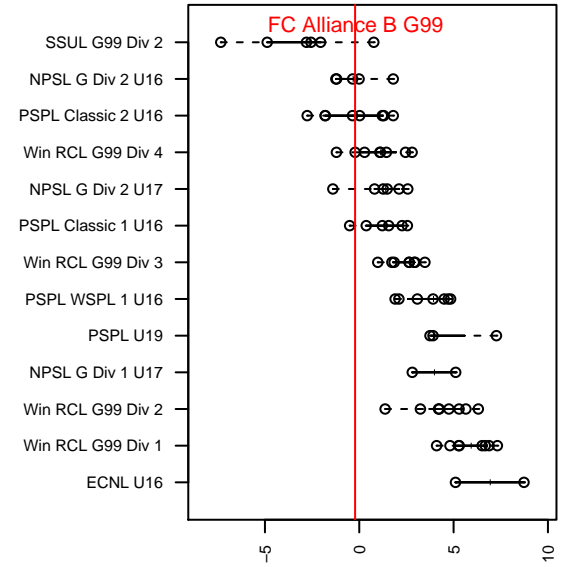

FC Alliance B G99

FC Alliance
 Woodinville, WA
 G99 total strength=1101
 attack=3.82 defense=2.1
 fall league = Win RCL G99 Div 4

alt names used:
 91 FC Alliance GU16B
 FC Alliance G99 B
 FC Alliance G99 B
 FC Alliance G99 B

Venues played:
 2015 Pacific Coast Challenge U15-16
 2015 Win RCL G99 Div 4
 2015 WYS Presidents Cup G99 Division 2

FC Alliance B G99
 Dots are actual minus expected GF (blue circles) and GA (red triangles).
 Blue line is smoothed change in attack strength. Red is smoothed change in defense strength.

**attack and defense variance (black dot)
relative to other teams
and top 10 in region**

**attack and defense rating
relative to others at age
and all opponents in last 13 months**

Performance relative to 13 month average